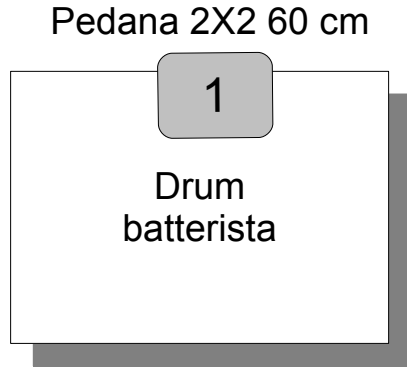

Monitor Wedge

⚡ 220 V

Side L

Side R