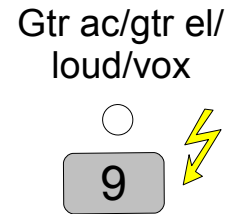

Monitor Wedge

⚡ 220 V

Side L

Side R